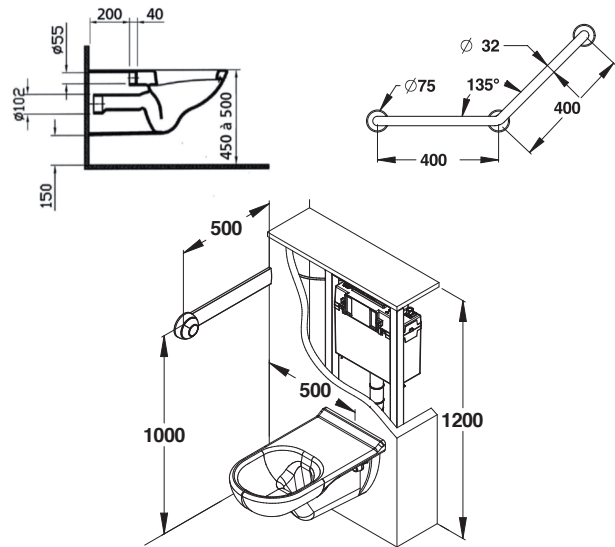

TECHNICAL DATA SHEET

PRESTO®

Range: Pack for accessibility

Ref: 60064 - Presto pack classic for WC

> Function:

- This PRESTO Classic Flush valve Pack consisting of an ergonomic 700 mm hanging toilet bowl, a toilet bowl lid, a self-supporting support frame with control pneumatic offset 500 mm, - and 135 ° bent grab bar in white epoxy stainless steel.
- The extended PRESTO bowl facilitates the transfer and positioning of the person with reduced mobility. The hanging toilet bowl also facilitates maintenance.
- Fast compliance. Ergonomics and flexibility of the flush valve control.
- 135 ° support bar for lifting the person with reduced mobility

> Composition:

- Hanging basin NF 700 mm ref. 60107
- Ergonomic toilet seat ref. 60118
- Self-supporting support frame complete with tank 500mm remote control pneumatic ref. 18605
- 135 ° stainless steel 304 white epoxy bent grab bar, 3 anchor points ref. 60529